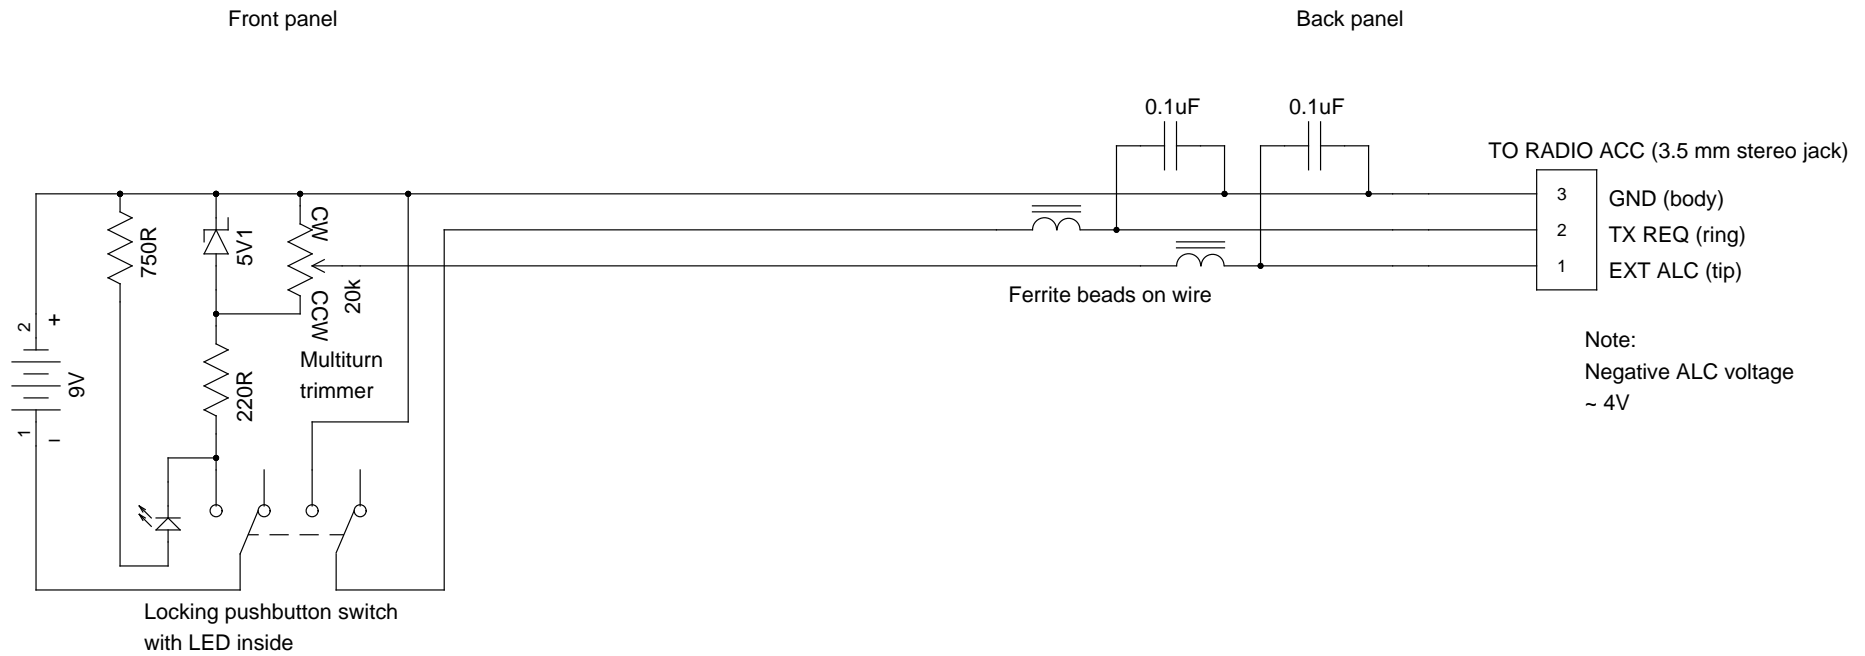

Add-on to MFJ-941E tuner

TITLE		Transmit request for antenna tuner, connects to Yaesu FT-897 ACC port Enables TX REQ and sets low power via negative-voltage EXT ALC	
FILE:		REVISION:	
PAGE	OF	DRAWN BY:	Uuki